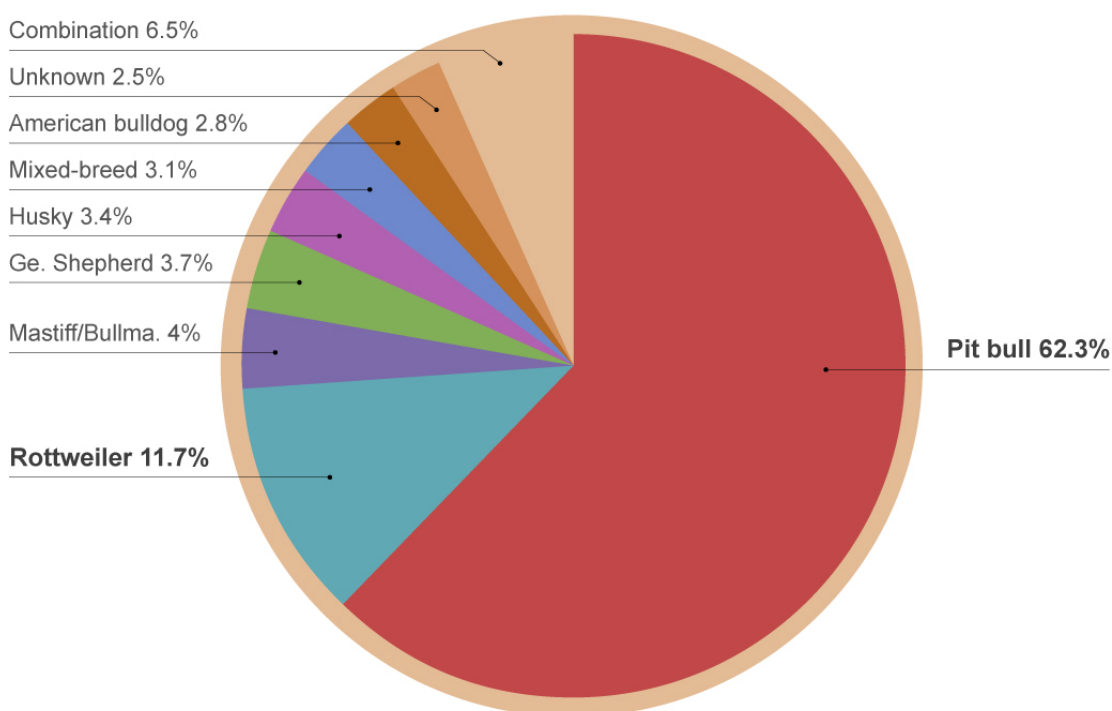

10-Year U.S. Dog Bite Fatality Chart - 2005 to 2014

During this 10-year period, 326 Americans suffered death due to dog bite injury.

Chart Key

Dog Breed	Deaths	% of Total
Pit bull	203	62.3%
Rottweiler	38	11.7%
Mastiff/Bullmastiff ¹	13	4.0%
German shepherd	12	3.7%
Husky	11	3.4%
Mixed breed	10	3.1%
American bulldog	9	2.8%
Unknown	8	2.5%
Combination ²	6 and less	6.5%

DogsBite.org contains verifiable information about U.S. citizens killed by dogs including the name and age of each victim, location of attack, dog breed and up to 18 other factors. Source citations are available at www.DogsBite.org.

¹ Includes: Italian and English mastiff, Neapolitan mastiff, bullmastiff and mastiff-mixes.
² Multiple dog breeds contributed to the deaths of 6 or fewer persons during this 10-year period including, but not limited to: boxer, malamute, cane corso, chow chow, doberman pinscher, golden retriever, labrador retriever, wolf hybrid, presa canario and more.