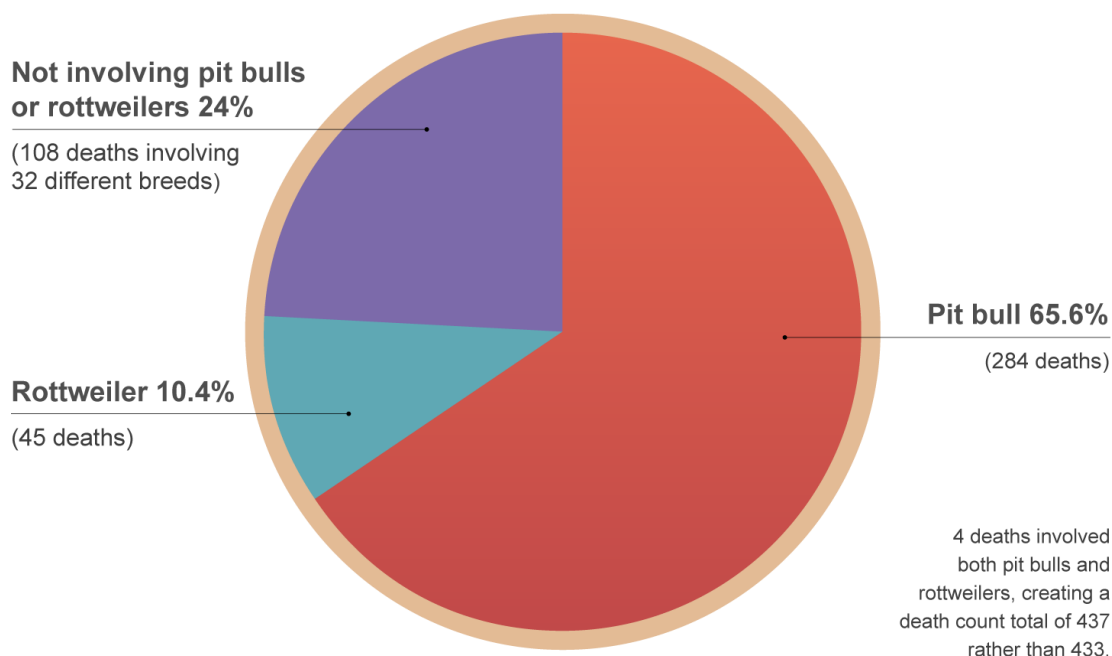

## 13-Year U.S. Dog Bite Fatality Chart - 2005 to 2017

During this 13-year period, 433 Americans suffered death due to dog bite injury.

### Breeds of Dogs Involved in the Most Human Fatalities

Dog Breed	Fatalities	% of Total
Pit bull	284	65.6%
Rottweiler	45	10.4%
German shepherd	20	4.6%
Mixed-breed	17	3.9%
American bulldog	15	3.5%
Mastiff/Bullmastiff†	14	3.2%
Husky	13	3.0%
Combination of 33 dog breeds‡	≤ 9	

DogsBite.org contains verifiable information about U.S. citizens killed by dogs including the name and age of each victim, location of attack, dog breed and up to 25 other factors. Source citations are available at [www.DogsBite.org](http://www.DogsBite.org).

† Includes: Italian and English mastiff, Neapolitan mastiff, bullmastiff and mastiff-mixes.

‡ 6 dog breeds contributed from 9 to 4 deaths, 7 breeds contributed from 3 to 2 deaths, and 20 breeds contributed to 1 death. 9.5% of all fatal attacks involve multiple breeds, thus the total number of deaths attributed to each breed will always exceed the actual number of deaths.